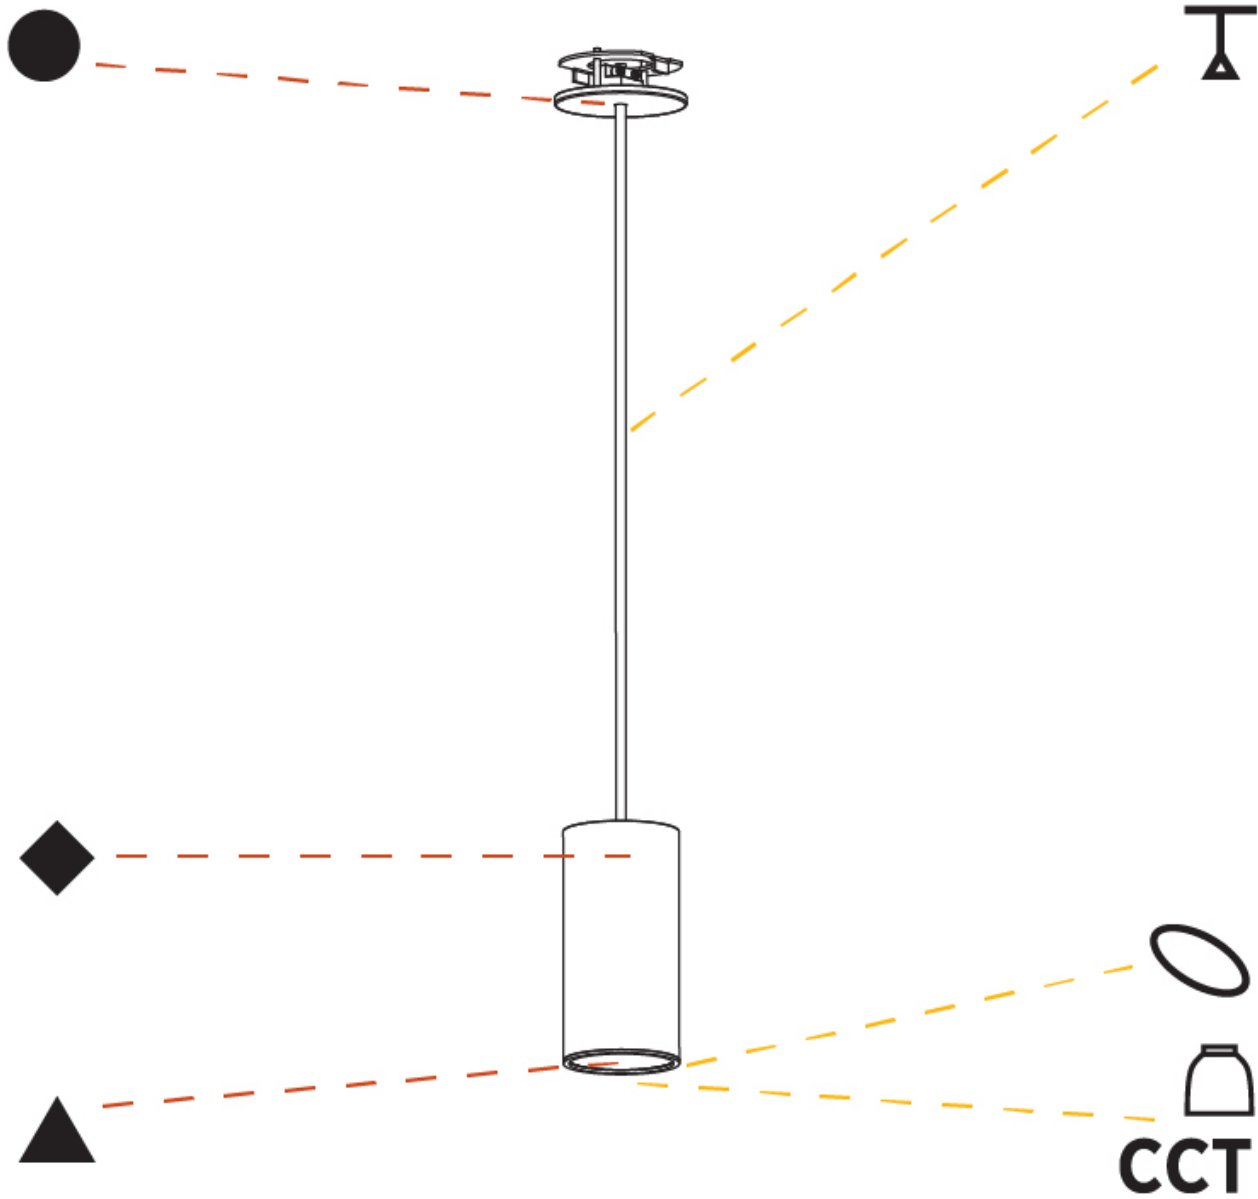

HANGOVER MONOPOINT RECESSED CANOPY SUSPENSION

A300150-

PROJECT
TYPE
SPECIFIER
QUANTITY
DATE